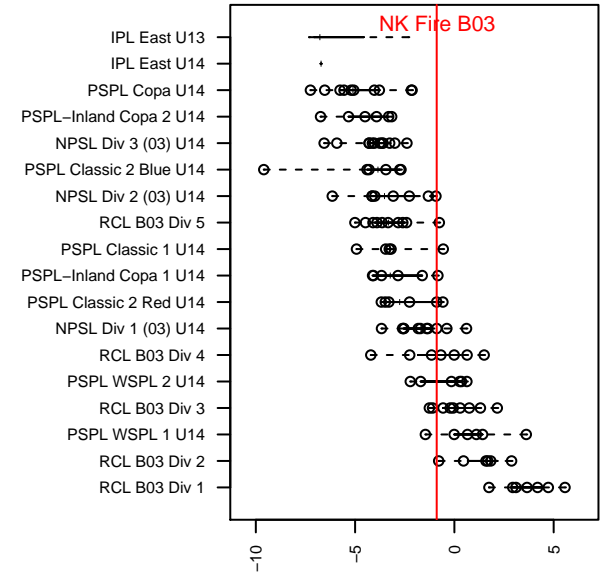

**attack and defense rating
relative to others at age
and all opponents in last 13 months**