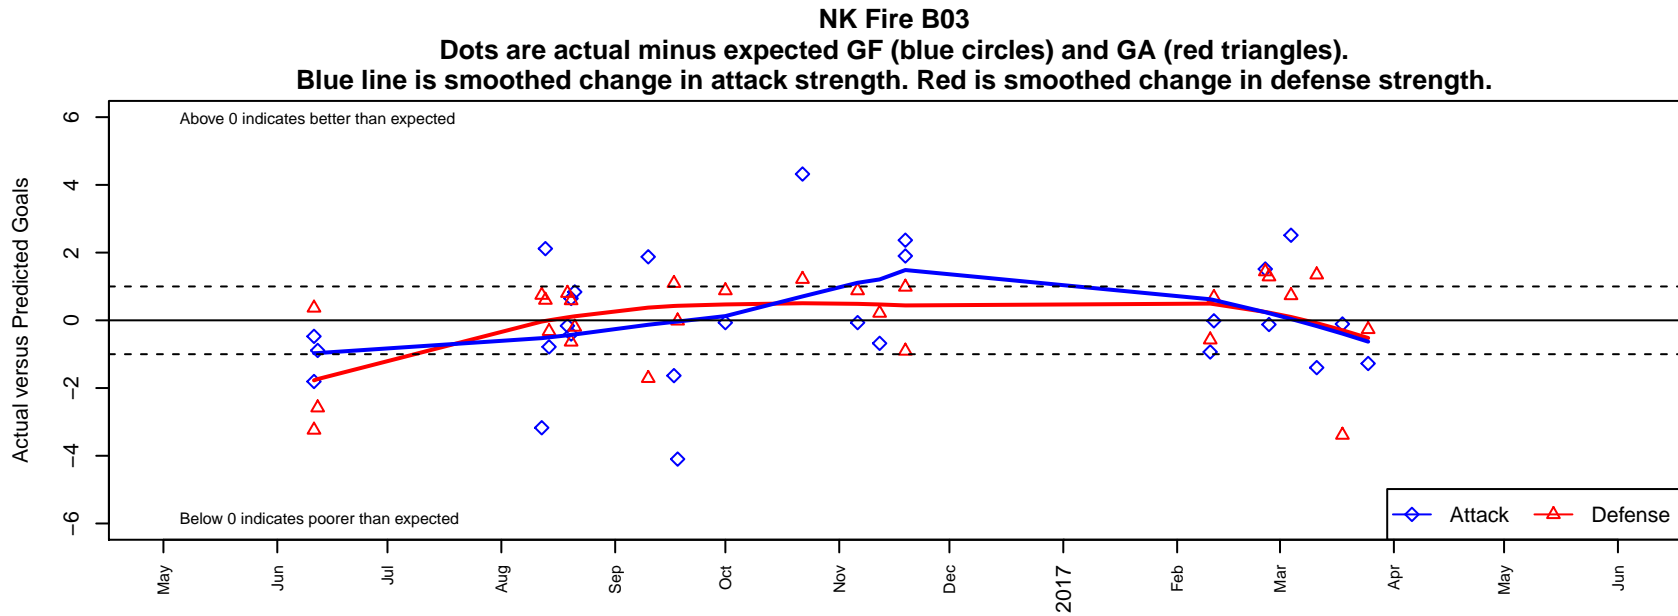

## NK Fire B03

North Kitsap SC  
 Poulsbo, WA  
 B03 total strength=1202  
 attack=5.48 defense=2.96  
 fall league = PSPL Classic 2 Red U14  
 spr league = Spr PSPL SuperLeague 2 U14

alt names used:  
 North Kitsap Fire B03  
 NK Fire  
 NK Fire 03  
 North Kitsap Fire  
 NK Fire 03

Venues played:  
 2016 Starfire Spring Classic BU14  
 2016 Blast Off B2003-04 B  
 2016 Island Cup BU14 Gold  
 2016 PSPL Classic 2 Red U14  
 2016 Spr PSPL SuperLeague 2 U14

**attack and defense variance (black dot)  
relative to other teams  
and top 10 in region**